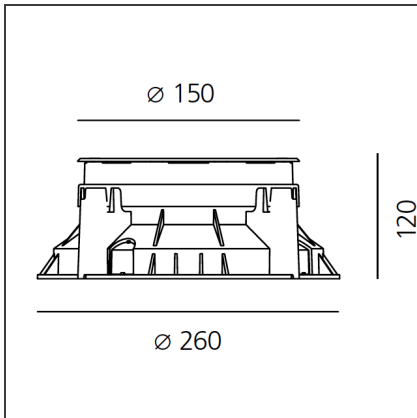

Ego 150 drive-over stainless steel 5° 3000K Round

IP 65/67

DESIGN BY

Studio Artemide

DESCRIPTION

Light fixture with high-performance LED light sources. Recessed floor installation. Walk-over version. Housing depths: Ego WO: 110mm - 120mm, Ego Flat WO: 60mm. Round and square version in five sizes. Consists of body, frame, black silkscreened tempered glass, recessing box. Body in EN AB44100 aluminium, silicone gaskets. Three colour options: with aluminium (only in the 50mm and 90mm size), stainless steel or black silkscreened tempered glass frame, 8mm thick, flush floor-mounting Recessing box for laying in reinforced polymer, can be ordered separately. Ego Flat WO- Feeding cable H05RN-F, with 300cm length for EGO 55 & EGO 90, 20cm for EGO 150, 30cm for EGO 220. Power connection to the mains by means of remote ballast and IP68 electrical terminal board, supplied with the fixture. Fixing to the recessing box is ensured by means of anti-vandal screws TORX, AISI 316. Glass surface temperature lower than 40°C. Fixed or adjustable optics. PMMA lenses in 3 different versions of beams. White monochromatic LEDs available in 2 colour temperatures: Warm = 3000K Neutral = 4000K Screws in stainless steel AISI 316. Painted die-cast aluminium with 3-stage outdoor treatment: nanotechnologies, antioxidant primer, polyester paint. Technical features of light fixtures in compliance with EN60598-1 and part 2-13. IP Rating IP65 IP67. Insulation class: Ego WO: class I. Ego Flat WO: class III. Installation must be carried out by specialized personnel. Carefully follow the instructions.

TECHNICAL DRAWINGS

FEATURES

Article Code:	T4036NSPW00	Series:	Outdoor
Installation:	Recessed		

DIMENSIONS

Recessed depth:	cm 12	Cutout diameter:	cm 26
		Cutout shape:	Rounded
		Impact Resistance:	IK09

INCLUDED SOURCES