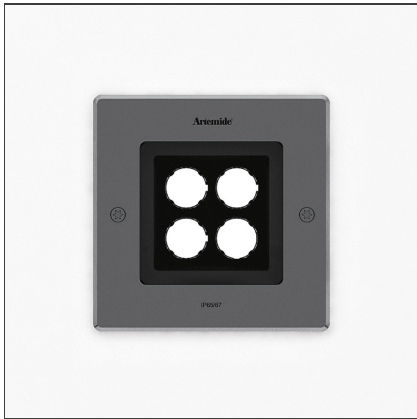

Ego 150 drive-over stainless steel 38° 3000K Square

IP 65/67

DESIGN BY

Studio Artemide

DESCRIPTION

Light fixture with high-performance LED light sources. Recessed floor installation. Walk-over version. Housing depths: Ego WO: 110mm - 120mm, Ego Flat WO: 60mm. Round and square version in five sizes. Consists of body, frame, black silkscreened tempered glass, recessing box. Body in EN AB44100 aluminium, silicone gaskets. Three colour options: with aluminium (only in the 50mm and 90mm size), stainless steel or black silkscreened tempered glass frame, 8mm thick, flush floor-mounting Recessing box for laying in reinforced polymer, can be ordered separately. Ego Flat WO- Feeding cable H05RN-F, with 300cm length for EGO 55 & EGO 90, 20cm for EGO 150, 30cm for EGO 220. Power connection to the mains by means of remote ballast and IP68 electrical terminal board, supplied with the fixture. Fixing to the recessing box is ensured by means of anti-vandal screws TORX, AISI 316. Glass surface temperature lower than 40°C. Fixed or adjustable optics. PMMA lenses in 3 different versions of beams. White monochromatic LEDs available in 2 colour temperatures: Warm = 3000K Neutral = 4000K Screws in stainless steel AISI 316. Painted die-cast aluminium with 3-stage outdoor treatment: nanotechnologies, antioxidant primer, polyester paint. Technical features of light fixtures in compliance with EN60598-1 and part 2-13. IP Rating IP65 IP67. Insulation class: Ego WO: class I. Ego Flat WO: class III. Installation must be carried out by specialized personnel. Carefully follow the instructions.

LUMINAIRE

Watt:	8W	Delivered lumens output (lm):	321lm
		CCT:	3000K
		Efficiency:	100%
		Efficacy:	40.13lm/W
		CRI:	80

Notes

Flood opticWide luminous flow suitable for lighting large areas.

ACCESSORIES

CASSAFORMA
T409905