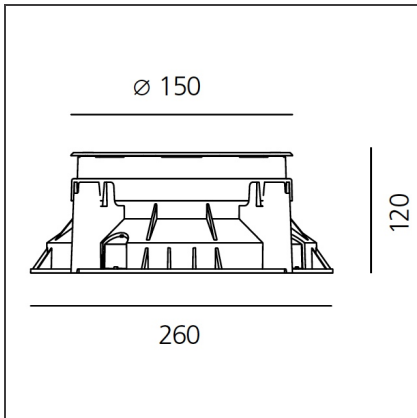

Ego 150 drive-over stainless steel 38° 3000K Square

IP 65/67

DESIGN BY

Studio Artemide

DESCRIPTION

Light fixture with high-performance LED light sources. Recessed floor installation. Walk-over version. Housing depths: Ego WO: 110mm - 120mm, Ego Flat WO: 60mm. Round and square version in five sizes. Consists of body, frame, black silkscreened tempered glass, recessing box. Body in EN AB44100 aluminium, silicone gaskets. Three colour options: with aluminium (only in the 50mm and 90mm size), stainless steel or black silkscreened tempered glass frame, 8mm thick, flush floor-mounting Recessing box for laying in reinforced polymer, can be ordered separately. Ego Flat WO- Feeding cable H05RN-F, with 300cm length for EGO 55 & EGO 90, 20cm for EGO 150, 30cm for EGO 220. Power connection to the mains by means of remote ballast and IP68 electrical terminal board, supplied with the fixture. Fixing to the recessing box is ensured by means of anti-vandal screws TORX, AISI 316. Glass surface temperature lower than 40°C. Fixed or adjustable optics. PMMA lenses in 3 different versions of beams. White monochromatic LEDs available in 2 colour temperatures: Warm = 3000K Neutral = 4000K Screws in stainless steel AISI 316. Painted die-cast aluminium with 3-stage outdoor treatment: nanotechnologies, antioxidant primer, polyester paint. Technical features of light fixtures in compliance with EN60598-1 and part 2-13. IP Rating IP65 IP67. Insulation class: Ego WO: class I. Ego Flat WO: class III. Installation must be carried out by specialized personnel. Carefully follow the instructions.

TECHNICAL DRAWINGS

FEATURES

Article Code:	T4006WFLW00	Series:	Outdoor
Installation:	Recessed		

DIMENSIONS

Base Length:	cm 26	Cutout shape:	Squared
Base Width:	cm 26	Impact Resistance:	IK09
Recessed depth:	cm 12		