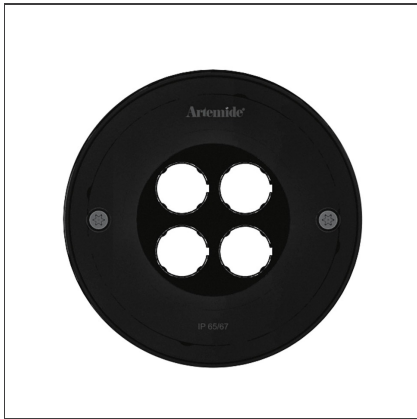

# Ego 150 downlight Round 5° 3000K

IP 65/67

## DESCRIPTION

Light fixture with high-performance LED light sources. Ceiling installation. Two different housing depths. Round and square version in five sizes. Consists of body, frame, black silkscreened tempered glass, fixing springs. Body in EN AB44100 aluminium, silicone gaskets. Frame in aluminium or stainless steel AISI 316. Black silkscreened tempered glass, 8mm-thick. Fixing springs in harmonic iron. Power connection to the mains by means of a H05RN-r cabl and IP68 electrical terminal board, supplied with the fixture. Glass surface temperature lower than 40°C. Fixed or adjustable optics. PMMA lenses in 3 different versions of beams. White monochromatic LEDs available in 2 colour temperatures Warm = 3000K Neutral = 4000K Painted die-cast aluminium with 3-stage outdoortreatment: nanotechnologies, anti-oxidant primer, polyester paint. Technical features of light fixtures in compliance with EN60598-1 and part 2-13. IP Rating IP65. Insulation class III. Installation must be carried out by specialized personnel. Carefully follow the instructions.