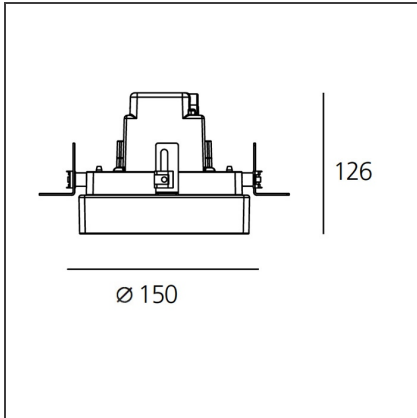

TECHNICAL DRAWINGS

FEATURES

Article Code:	T4130NSPW00	Series:	Outdoor
Installation:	Recessed		

DIMENSIONS

Recessed depth:	cm 12.6	Cutout diameter:	cm 13.5
		Cutout shape:	Rounded
		Impact Resistance:	IK10

INCLUDED SOURCES

Category:	LED	Color temperature (K):	3000K
Number:	1	Color Tolerance:	MacAdam 4SDCM
Watt:	8W	CRI:	80
Wattage (Single):	2W	Efficacy:	64lm/W
Delivered lumens output (lm):	382lm	Service Life:	L70(10K) > 60500h
Type:	0		
Class:	A		

LUMINAIRE

Watt:	8W	Delivered lumens output (lm):	366lm
		CCT:	3000K
		Efficiency:	100%
		Efficacy:	45.75lm/W
		CRI:	80

Notes

Flood opticWide luminous flow suitable for lighting large areas.