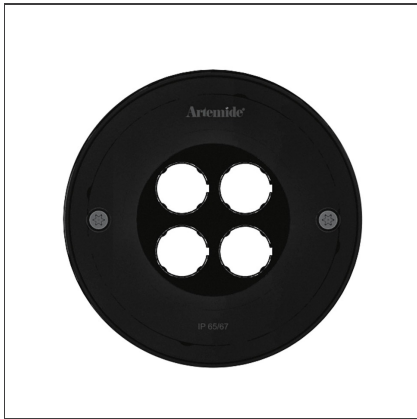

Ego 150 downlight Round 38° 3000K

IP 65/67

DESIGN BY

Studio Artemide

DESCRIPTION

Light fixture with high-performance LED light sources. Ceiling installation. Two different housing depths. Round and square version in five sizes. Consists of body, frame, black silkscreened tempered glass, fixing springs. Body in EN AB44100 aluminium, silicone gaskets. Frame in aluminium or stainless steel AISI 316. Black silkscreened tempered glass, 8mm-thick. Fixing springs in harmonic iron. Power connection to the mains by means of a H05RN-r cabl and IP68 electrical terminal board, supplied with the fixture. Glass surface temperature lower than 40°C. Fixed or adjustable optics. PMMA lenses in 3 different versions of beams. White monochromatic LEDs available in 2 colour temperatures Warm = 3000K Neutral = 4000K Painted die-cast aluminium with 3-stage outdoortreatment: nanotechnologies, anti-oxidant primer, polyester paint. Technical features of light fixtures in compliance with EN60598-1 and part 2-13. IP Rating IP65. Insulation class III. Installation must be carried out by specialized personnel. Carefully follow the instructions.

TECHNICAL DRAWINGS

FEATURES

Article Code:	T4130WFLW00	Series:	Outdoor
Installation:	Recessed		

DIMENSIONS

Recessed depth:	cm 12.6	Cutout diameter:	cm 13.5
		Cutout shape:	Rounded
		Impact Resistance:	IK10

LUMINAIRE

Watt:	8W	Delivered lumens output (lm):	321lm
		CCT:	3000K
		Efficiency:	100%
		Efficacy:	40.12lm/W
		CRI:	80

Notes

Flood opticWide luminous flow suitable for lighting large areas.

ACCESSORIES

CASSAFORMA
ORCAMO DL 150R
T409919