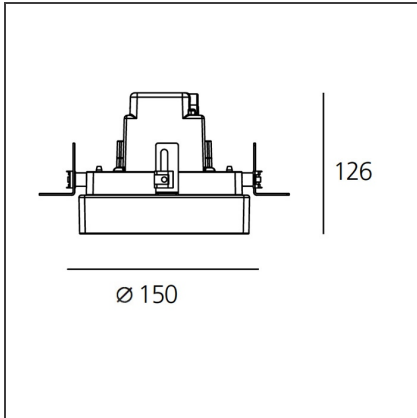

Ego 150 downlight Round 38° 3000K

IP 65/67

DESIGN BY

Studio Artemide

DESCRIPTION

Light fixture with high-performance LED light sources. Ceiling installation. Two different housing depths. Round and square version in five sizes. Consists of body, frame, black silkscreened tempered glass, fixing springs. Body in EN AB44100 aluminium, silicone gaskets. Frame in aluminium or stainless steel AISI 316. Black silkscreened tempered glass, 8mm-thick. Fixing springs in harmonic iron. Power connection to the mains by means of a H05RN-r cabl and IP68 electrical terminal board, supplied with the fixture. Glass surface temperature lower than 40°C. Fixed or adjustable optics. PMMA lenses in 3 different versions of beams. White monochromatic LEDs available in 2 colour temperatures Warm = 3000K Neutral = 4000K Painted die-cast aluminium with 3-stage outdoortreatment: nanotechnologies, anti-oxidant primer, polyester paint. Technical features of light fixtures in compliance with EN60598-1 and part 2-13. IP Rating IP65. Insulation class III. Installation must be carried out by specialized personnel. Carefully follow the instructions.

TECHNICAL DRAWINGS

FEATURES

Article Code:	T4130WFLW00	Series:	Outdoor
Installation:	Recessed		

DIMENSIONS

Recessed depth:	cm 12.6	Cutout diameter:	cm 13.5
		Cutout shape:	Rounded
		Impact Resistance:	IK10

LUMINAIRE

Watt:	8W	Delivered lumens output (lm):	321lm
		CCT:	3000K
		Efficiency:	100%
		Efficacy:	40.12lm/W
		CRI:	80

Notes

Flood opticWide luminous flow suitable for lighting large areas.

ACCESSORIES

CASSAFORMA
ORCAMO DL 150R
T409919