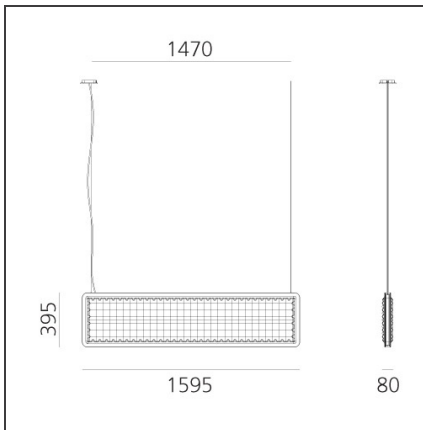

Eggboard Baffle - Direct 1600x400 - 4000K - Green

IP20  Dimmerable: 

DESIGN BY

Progetto CMR - Giacobone & Roj

DESCRIPTION

The entire Eggboard collection is based on the principle of acoustic absorption to limit sound reverberation, particularly with respect to human voice frequencies. A vertical suspension and a number of panels with grazing light intended for wall or ceiling installation are the new elements making up the lightscape and ensuring perfect environmental quality. They both work freely on the lighting performances that can be combined with the acoustic element. The suspension version can combine indirect diffused light with direct controlled light thanks to the patented Eggboard Matrix optical units. In the wall and ceiling versions, grazing light can be associated on each side.

TECHNICAL DRAWINGS

FEATURES

Article Code:	BE00551	Series:	Indoor, 2018 Artemide Collection
Colour:	Green		
Installation:	Suspension		
Environment:	Indoor		

DIMENSIONS

Length:	cm 160
Width:	cm 8
Height:	cm 40

INCLUDED SOURCES

Category:	LED	Color temperature (K):	4000K
Number:	1	CRI:	80
Watt:	44W		
Delivered lumens output (lm):	4237lm		
Type:	0		
Class:	A		

LUMINAIRE

Watt:	44W	Delivered lumens output (lm):	4237lm
		CCT:	4000K
		CRI:	80
		Dimmable Typology:	Dali