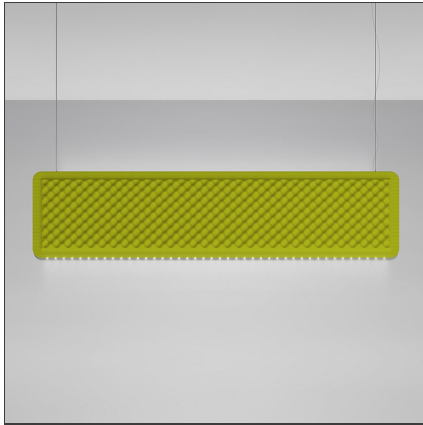

Eggboard Baffle - Direct 1600x400 - 4000K - Green

IP20  Dimmerable: 

DESIGN BY

Progetto CMR - Giacobone & Roj

DESCRIPTION

The entire Eggboard collection is based on the principle of acoustic absorption to limit sound reverberation, particularly with respect to human voice frequencies. A vertical suspension and a number of panels with grazing light intended for wall or ceiling installation are the new elements making up the lightscape and ensuring perfect environmental quality. They both work freely on the lighting performances that can be combined with the acoustic element. The suspension version can combine indirect diffused light with direct controlled light thanks to the patented Eggboard Matrix optical units. In the wall and ceiling versions, grazing light can be associated on each side.

TECHNICAL DRAWINGS

FEATURES

Article Code:	BE00551	Series:	Indoor, 2018 Artemide Collection
Colour:	Green		
Installation:	Suspension		
Environment:	Indoor		

DIMENSIONS

Length:	cm 160
Width:	cm 8
Height:	cm 40

INCLUDED SOURCES

Category:	LED	Color temperature (K):	4000K
Number:	1	CRI:	80
Watt:	44W		
Delivered lumens output (lm):	4237lm		
Type:	0		
Class:	A		

LUMINAIRE

Watt:	44W	Delivered lumens output (lm):	4237lm
		CCT:	4000K
		CRI:	80
		Dimmable Typology:	Dali