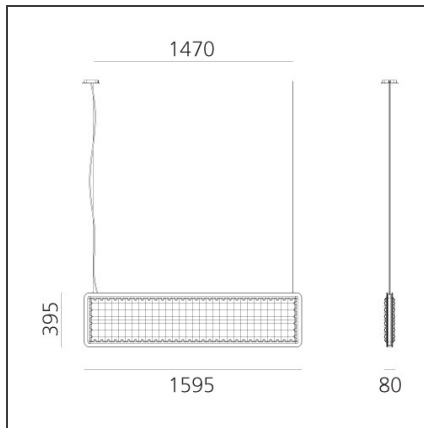

TECHNICAL DRAWINGS

FEATURES

Article Code:	BE00151	Series:	Indoor, 2018 Artemide Collection
Colour:	Green		
Installation:	Suspension		
Environment:	Indoor		

DIMENSIONS

Length:	cm 160
Width:	cm 8
Height:	cm 40

INCLUDED SOURCES

Category:	LED	Color temperature (K):	3000K
Number:	1	CRI:	80
Watt:	44W		
Delivered lumens output (lm):	4027lm		
Type:	0		
Class:	A		

LUMINAIRE

Watt:	44W	Delivered lumens output (lm):	4027lm
		CCT:	3000K
		CRI:	80
		Dimmable Typology:	Dali