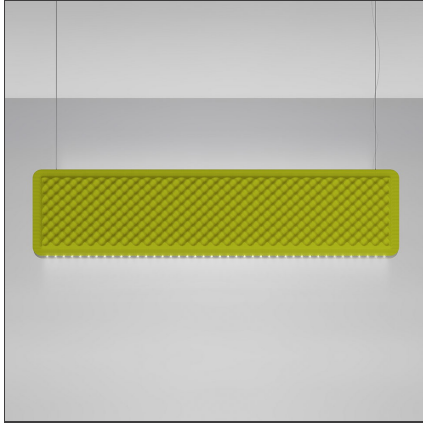

# Eggboard Baffle - Direct 1600x400 - 3000K - Green

IP20  Dimmerable: 

## DESCRIPTION

The entire Eggboard collection is based on the principle of acoustic absorption to limit sound reverberation, particularly with respect to human voice frequencies. A vertical suspension and a number of panels with grazing light intended for wall or ceiling installation are the new elements making up the lightscape and ensuring perfect environmental quality. They both work freely on the lighting performances that can be combined with the acoustic element. The suspension version can combine indirect diffused light with direct controlled light thanks to the patented Eggboard Matrix optical units. In the wall and ceiling versions, grazing light can be associated on each side.

## DIMENSIONS

<b>Length:</b>	cm 160
<b>Width:</b>	cm 8
<b>Height:</b>	cm 40