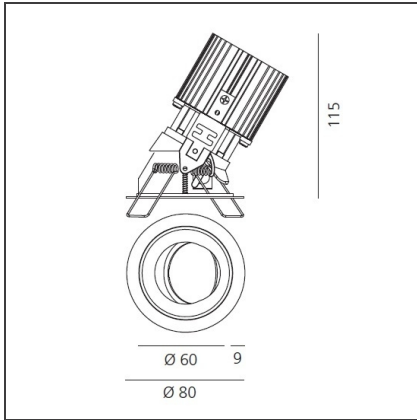

Everything 80 - Round Adjustable trim - 23° 3000k - White/White

IP20/44 

DESIGN BY

Ernesto Gismondi

DESCRIPTION

Everything is an innovative range of professional recessed light fittings created to deliver a high lighting performance, with an eye on energy saving and excellent visual comfort. A complete, flexible product range, extremely versatile in its many applications and able to meet challenging lighting performance criteria.

TECHNICAL DRAWINGS

FEATURES

Article Code:	M251025	Material:	aluminium
Colour:	White/White	Series:	Indoor
Installation:	Recessed, Ceiling		

DIMENSIONS

Weight:	kg 0.2	Cutout shape:	Rounded
Recessed depth:	cm 11.5	Glow Wire Test:	850