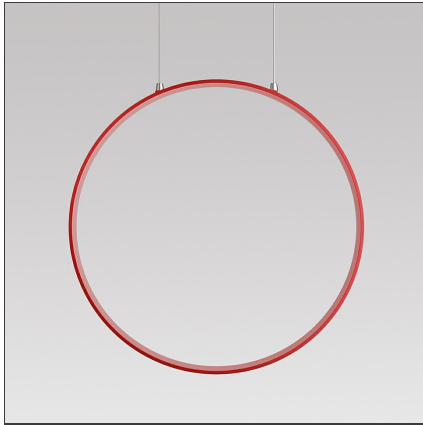

Eclittica 50 - Red

IP20  Dimmerable: 

DESIGN BY

Carlotta de Bevilacqua

DESCRIPTION

Eclittica is an avant-garde lighting systems product line, whose look is striking yet subtle. It is based on advanced LED technology that guarantees performance stability, controlled light and new perceptual qualities. The intrinsic features of this product are dictated by production optimization and optical choices. They become distinctive aesthetics traits, revealing the innovative technological quality applied, the careful attention given to detail, and the thoroughness of the project.

TECHNICAL DRAWINGS

FEATURES

Article Code:	- - -	Material:	Aluminium
Colour:	Red	Series:	Scenarios
Installation:	Suspension		
Environment:	Indoor		

DIMENSIONS

Base Length:	cm 40.5
Base Width:	cm 4
Max Extension Height:	cm 200

LUMINAIRE

Watt:	26W	Delivered lumens output (lm):	2534lm
		CCT:	3000K
		Efficiency:	100%
		Efficacy:	97.45lm/W
		CRI:	80
		Dimmable Typology:	Push