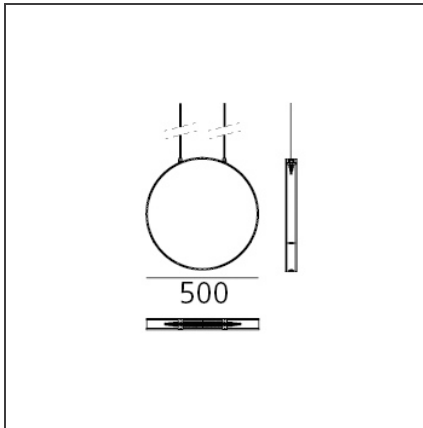

Eclittica 50 - Red

IP20  Dimmerable: 

DESIGN BY

Carlotta de Bevilacqua

DESCRIPTION

Eclittica is an avant-garde lighting systems product line, whose look is striking yet subtle. It is based on advanced LED technology that guarantees performance stability, controlled light and new perceptual qualities. The intrinsic features of this product are dictated by production optimization and optical choices. They become distinctive aesthetics traits, revealing the innovative technological quality applied, the careful attention given to detail, and the thoroughness of the project.

TECHNICAL DRAWINGS

FEATURES

Article Code:	- - -	Material:	Aluminium
Colour:	Red	Series:	Scenarios
Installation:	Suspension		
Environment:	Indoor		

DIMENSIONS

Base Length:	cm 40.5
Base Width:	cm 4
Max Extension Height:	cm 200