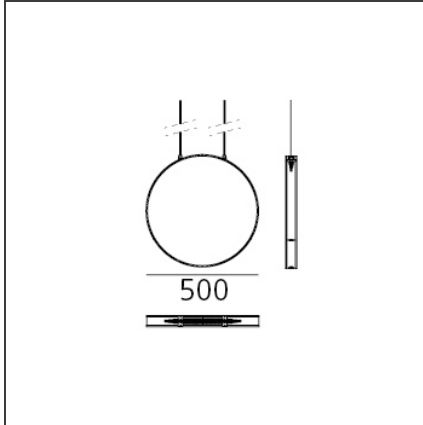

TECHNICAL DRAWINGS

FEATURES

Article Code:	- - -	Material:	Aluminium
Colour:	Gold aluminium	Series:	Scenarios
Installation:	Suspension		
Environment:	Indoor		

DIMENSIONS

Base Length:	cm 40.5
Base Width:	cm 4
Max Extension Height:	cm 200