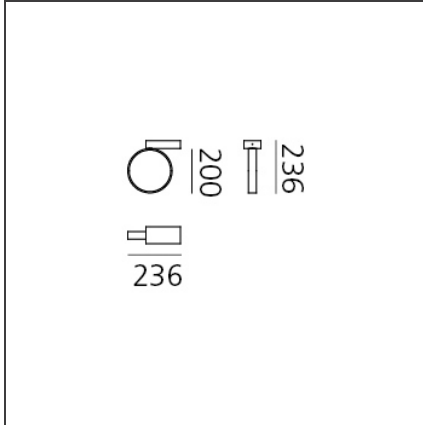

Eclittica 20 Wall/ceiling - Gold aluminium

IP20  Dimmerable: 

DESIGN BY

Carlotta de Bevilacqua

DESCRIPTION

Eclittica is an avant-garde lighting systems product line, whose look is striking yet subtle. It is based on advanced LED technology that guarantees performance stability, controlled light and new perceptual qualities. The intrinsic features of this product are dictated by production optimization and optical choices. They become distinctive aesthetics traits, revealing the innovative technological quality applied, the careful attention given to detail, and the thoroughness of the project.

TECHNICAL DRAWINGS

FEATURES

Article Code:	- - -	Material:	Aluminium, polycarbonate
Colour:	Gold aluminium	Series:	Scenarios
Installation:	Table, Wall, Suspension, Ceiling		
Environment:	Indoor		

DIMENSIONS

Length:	cm 20
Width:	cm 23.6
Height:	cm 23.6

INCLUDED SOURCES

Category:	LED	Color temperature (K):	3000K
Number:	1	Efficacy:	113lm/W
Watt:	12W		
Type:	0		
Class:	A		

LUMINAIRE

Watt:	13,5W	Delivered lumens output (lm):	1205lm
		CCT:	3000K
		Efficiency:	93%
		Efficacy:	92.69lm/W
		CRI:	80
		Dimmable Typology:	Push