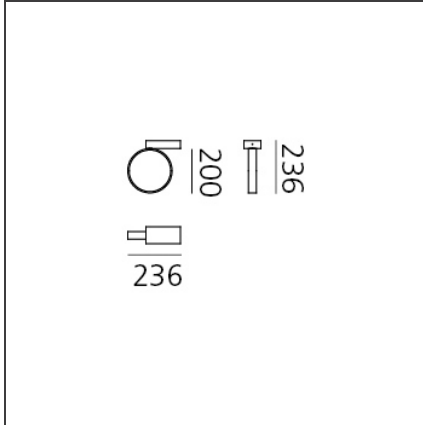

Eclittica 20 Wall/ceiling - Black

IP20  Dimmerable: 

DESIGN BY

Carlotta de Bevilacqua

DESCRIPTION

Eclittica is an avant-garde lighting systems product line, whose look is striking yet subtle. It is based on advanced LED technology that guarantees performance stability, controlled light and new perceptual qualities. The intrinsic features of this product are dictated by production optimization and optical choices. They become distinctive aesthetics traits, revealing the innovative technological quality applied, the careful attention given to detail, and the thoroughness of the project.

TECHNICAL DRAWINGS

FEATURES

Article Code:	- - -	Material:	Aluminium, polycarbonate
Colour:	Black	Series:	Scenarios
Installation:	Table, Wall, Suspension, Ceiling		
Environment:	Indoor		

DIMENSIONS

Length:	cm 20
Width:	cm 23.6
Height:	cm 23.6

INCLUDED SOURCES

Category:	LED	Color temperature (K):	3000K
Number:	1	Efficacy:	113lm/W
Watt:	12W		
Type:	0		
Class:	A		

LUMINAIRE

Watt:	13,5W	Delivered lumens output (lm):	1205lm
		CCT:	3000K
		Efficiency:	93%
		Efficacy:	92.69lm/W
		CRI:	80
		Dimmable Typology:	Push