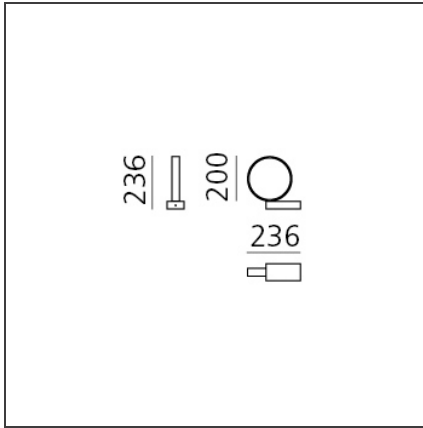

Eclittica 20 Table - White

IP20 

DESIGN BY

Carlotta de Bevilacqua

DESCRIPTION

Eclittica is an avant-garde lighting systems product line, whose look is striking yet subtle. It is based on advanced LED technology that guarantees performance stability, controlled light and new perceptual qualities. The intrinsic features of this product are dictated by production optimization and optical choices. They become distinctive aesthetics traits, revealing the innovative technological quality applied, the careful attention given to detail, and the thoroughness of the project.

TECHNICAL DRAWINGS

FEATURES

Article Code:	- - -	Material:	Aluminium, polycarbonate
Colour:	White	Series:	Scenarios
Installation:	Table, Wall, Suspension, Ceiling		
Environment:	Indoor		

DIMENSIONS

Width:	cm 23.6
Height:	cm 23.6

INCLUDED SOURCES

Category:	LED	Color temperature (K):	3000K
Number:	1	Efficacy:	113lm/W
Watt:	12W		
Type:	0		
Class:	A		

LUMINAIRE

Watt:	10W	Delivered lumens output (lm):	880lm
		CCT:	3000K
		Efficiency:	81%
		Efficacy:	88.00lm/W
		CRI:	80