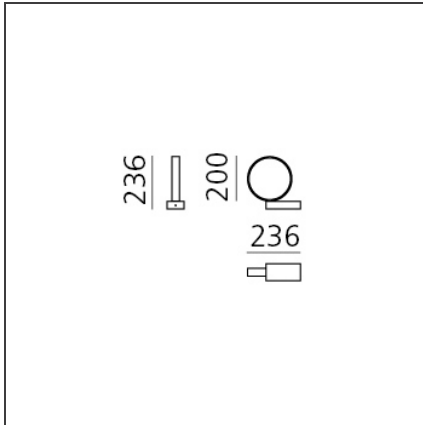

Eclittica 20 Table - Gold aluminium

IP20 

DESIGN BY

Carlotta de Bevilacqua

DESCRIPTION

Eclittica is an avant-garde lighting systems product line, whose look is striking yet subtle. It is based on advanced LED technology that guarantees performance stability, controlled light and new perceptual qualities. The intrinsic features of this product are dictated by production optimization and optical choices. They become distinctive aesthetics traits, revealing the innovative technological quality applied, the careful attention given to detail, and the thoroughness of the project.

TECHNICAL DRAWINGS

FEATURES

Article Code:	- - -	Material:	Aluminium, polycarbonate
Colour:	Gold aluminium	Series:	Scenarios
Installation:	Table, Wall, Suspension, Ceiling		
Environment:	Indoor		

DIMENSIONS

Width:	cm 23.6
Height:	cm 23.6

INCLUDED SOURCES

Category:	LED	Color temperature (K):	3000K
Number:	1	Efficacy:	113lm/W
Watt:	12W		
Type:	0		
Class:	A		

LUMINAIRE

Watt:	10W	Delivered lumens output (lm):	880lm
		CCT:	3000K
		Efficiency:	81%
		Efficacy:	88.00lm/W
		CRI:	80