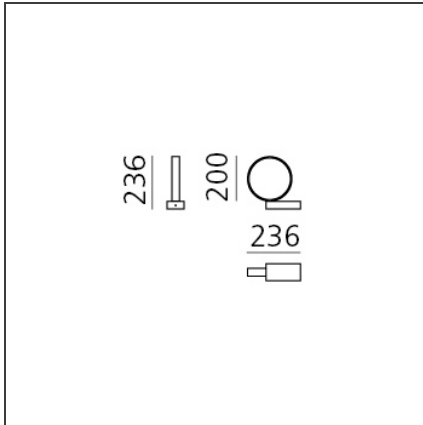

Eclittica 20 Table - Black

IP20 

DESIGN BY

Carlotta de Bevilacqua

DESCRIPTION

Eclittica is an avant-garde lighting systems product line, whose look is striking yet subtle. It is based on advanced LED technology that guarantees performance stability, controlled light and new perceptual qualities. The intrinsic features of this product are dictated by production optimization and optical choices. They become distinctive aesthetics traits, revealing the innovative technological quality applied, the careful attention given to detail, and the thoroughness of the project.

TECHNICAL DRAWINGS

FEATURES

Article Code:	- - -	Material:	Aluminium, polycarbonate
Colour:	Black	Series:	Scenarios
Installation:	Table, Wall, Suspension, Ceiling		
Environment:	Indoor		

DIMENSIONS

Width:	cm 23.6
Height:	cm 23.6

INCLUDED SOURCES

Category:	LED	Color temperature (K):	3000K
Number:	1	Efficacy:	113lm/W
Watt:	12W		
Type:	0		
Class:	A		

LUMINAIRE

Watt:	10W	Delivered lumens output (lm):	880lm
		CCT:	3000K
		Efficiency:	81%
		Efficacy:	88.00lm/W
		CRI:	80