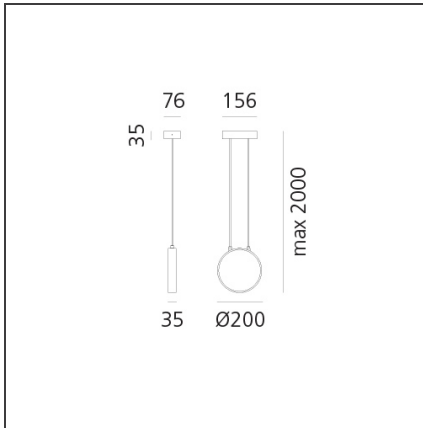

Eclittica 20 Suspension - White

IP20  Dimmerable: 

DESIGN BY

Carlotta de Bevilacqua

DESCRIPTION

Eclittica is an avant-garde lighting systems product line, whose look is striking yet subtle. It is based on advanced LED technology that guarantees performance stability, controlled light and new perceptual qualities. The intrinsic features of this product are dictated by production optimization and optical choices. They become distinctive aesthetics traits, revealing the innovative technological quality applied, the careful attention given to detail, and the thoroughness of the project.

TECHNICAL DRAWINGS

FEATURES

Article Code:	- - -	Material:	Aluminium, polycarbonate
Colour:	White	Series:	Scenarios
Installation:	Table, Wall, Suspension, Ceiling		
Environment:	Indoor		

DIMENSIONS

Width:	cm 3.5
Base Length:	cm 15.6
Base Width:	cm 7.6
Max Height from ceiling:	cm 200

INCLUDED SOURCES

Category:	LED	Color temperature (K):	3000K
Number:	1	Efficacy:	113lm/W
Watt:	12W		
Type:	0		
Class:	A		

LUMINAIRE

Watt:	13,5W	Delivered lumens output (lm):	1205lm
		CCT:	3000K
		Efficiency:	93%
		Efficacy:	92.69lm/W
		CRI:	80
		Dimmable Typology:	Push