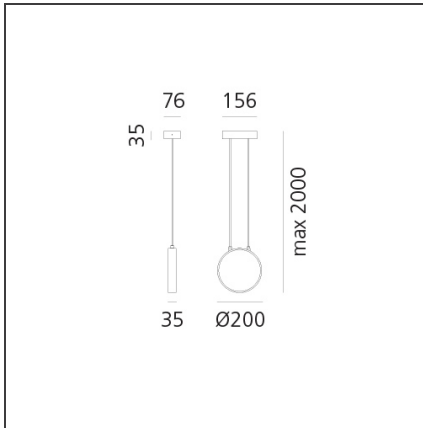

TECHNICAL DRAWINGS

FEATURES

Article Code:	- - -	Material:	Aluminium, polycarbonate
Colour:	Gold aluminium	Series:	Scenarios
Installation:	Table, Wall, Suspension, Ceiling		
Environment:	Indoor		

DIMENSIONS

Width:	cm 3.5
Base Length:	cm 15.6
Base Width:	cm 7.6
Max Height from ceiling:	cm 200

INCLUDED SOURCES

Category:	LED	Color temperature (K):	3000K
Number:	1	Efficacy:	113lm/W
Watt:	12W		
Type:	0		
Class:	A		

LUMINAIRE

Watt:	13,5W	Delivered lumens output (lm):	1205lm
		CCT:	3000K
		Efficiency:	93%
		Efficacy:	92.69lm/W
		CRI:	80
		Dimmable Typology:	Push