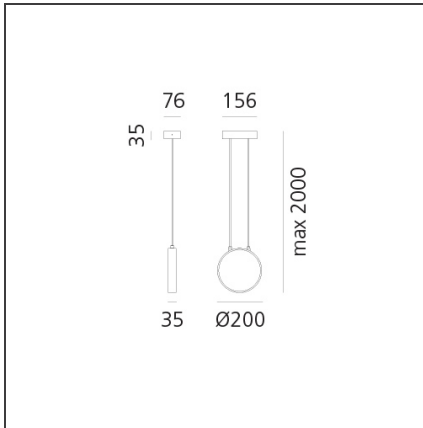

Eclittica 20 Suspension - Black

IP20  Dimmerable: 

DESIGN BY

Carlotta de Bevilacqua

DESCRIPTION

Eclittica is an avant-garde lighting systems product line, whose look is striking yet subtle. It is based on advanced LED technology that guarantees performance stability, controlled light and new perceptual qualities. The intrinsic features of this product are dictated by production optimization and optical choices. They become distinctive aesthetics traits, revealing the innovative technological quality applied, the careful attention given to detail, and the thoroughness of the project.

TECHNICAL DRAWINGS

FEATURES

Article Code:	- - -	Material:	Aluminium, polycarbonate
Colour:	Black	Series:	Scenarios
Installation:	Table, Wall, Suspension, Ceiling		
Environment:	Indoor		

DIMENSIONS

Width:	cm 3.5
Base Length:	cm 15.6
Base Width:	cm 7.6
Max Height from ceiling:	cm 200

INCLUDED SOURCES

Category:	LED	Color temperature (K):	3000K
Number:	1	Efficacy:	113lm/W
Watt:	12W		
Type:	0		
Class:	A		

LUMINAIRE

Watt:	13,5W	Delivered lumens output (lm):	1205lm
		CCT:	3000K
		Efficiency:	93%
		Efficacy:	92.69lm/W
		CRI:	80
		Dimmable Typology:	Push