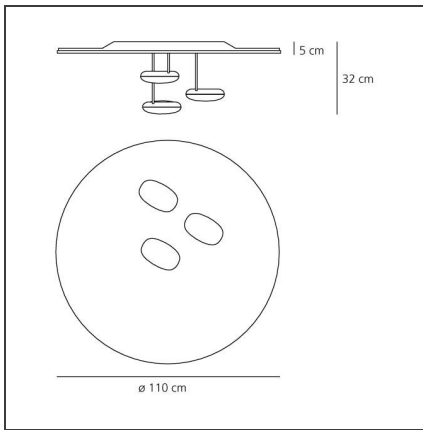

TECHNICAL DRAWINGS

FEATURES

Article Code:	1474110A	Material:	Aluminium, steel
Colour:	Polished chrome / Aluminium	Series:	Design, Hydro
Installation:	Ceiling	Emission:	Indirect
Environment:	Indoor		

DIMENSIONS

Height:	cm 32	Impact Resistance:	N/D
		Glow Wire Test:	960

INCLUDED SOURCES

Category:	LED	Color temperature (K):	3000K
Number:	3	Color Tolerance:	MacAdam 2SDCM
Watt:	29W	CRI:	90
Delivered lumens output (lm):	4230lm		
Type:	0		

LUMINAIRE

Watt:	87W	Delivered lumens output (lm):	3241lm
Voltage:	220V-240V	CCT:	3000K
		Efficiency:	38%
		Efficacy:	37.25lm/W
		CRI:	90
		Dimmable Typology:	Push