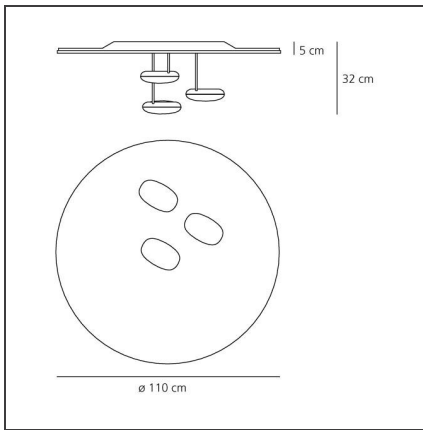

Droplet Ceiling LED 2700K

IP20

Dimmerable: + -

DESIGN BY

Ross Lovegrove

DESCRIPTION

Lamp available in suspension and ceiling versions. "Droplet is a ceiling light that appears as a pool of liquid aluminium reflecting two light pebbles. It has been generated totally by digital means and freezes in time the act of ripples that cross each other to define reflective zones and acting as a form of liquid dichroic." Materials: die-cast aluminium lighting units; die-cast aluminium reflector.

TECHNICAL DRAWINGS

FEATURES

Article Code:	1474W10A	Material:	Aluminium, steel
Colour:	Polished chrome / Aluminium	Series:	Design, Hydro
Installation:	Ceiling	Emission:	Indirect
Environment:	Indoor		

DIMENSIONS

Height:	cm 32	Impact Resistance:	N/D
		Glow Wire Test:	960

INCLUDED SOURCES

Category:	LED	Color temperature (K):	2700K
Number:	3	Color Tolerance:	MacAdam 2SDCM
Watt:	29W	CRI:	90
Type:	0		
Class:	A		

LUMINAIRE