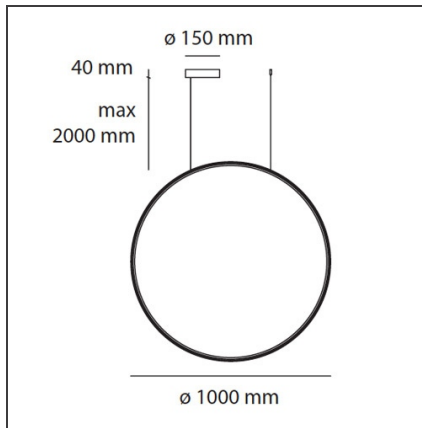

Discovery Vertical suspension 100

IP20    Dimmerable: 

DESIGN BY

Ernesto Gismondi

DESCRIPTION

Discovery is an unobtrusive, utterly absent and immaterial element. Its volume is only perceived when switched on, thanks to the light that outlines the central emitting surface. The result is a uniform light, ideal for working environments. The company's great optoelectronic skills, combined with a thorough culture of design and with technological know-how, produces a perfectly all-purpose and surprising solution, which translates innovation into emotional perception.

TECHNICAL DRAWINGS

FEATURES

Article Code:	1993010A	Material:	Technopolymer, aluminium
Colour:	Satinized aluminium	Series:	Design, 2018 Artemide Collection
Installation:	Suspension		
Environment:	Indoor		

DIMENSIONS

Base Width:	cm 4
Base Diameter:	cm 23.7
Max Height from ceiling:	cm 240

INCLUDED SOURCES

Category:	LED	Color temperature (K):	3000K
Number:	1	CRI:	90
Watt:	63W		
Delivered lumens output (lm):	3195lm		
Type:	0		
Class:	A		

LUMINAIRE

Watt:	60W	Delivered lumens output (lm):	4859lm
		CCT:	3000K
		Efficiency:	62%
		Efficacy:	80.99lm/W
		CRI:	90
		Dimmable Typology:	Push