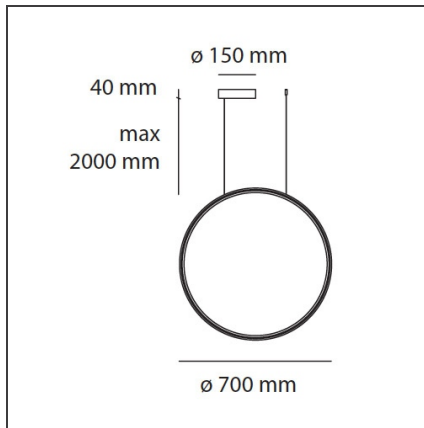

TECHNICAL DRAWINGS

FEATURES

Article Code:	1992010APP	Material:	Technopolymer, aluminium
Colour:	Satinized aluminium	Series:	Design, 2018
Installation:	Suspension		Artemide Collection
Environment:	Indoor		

DIMENSIONS

Base Width:	cm 4
Base Diameter:	cm 23.7
Max Height from ceiling:	cm 210

INCLUDED SOURCES

Category:	LED	Color temperature (K):	3000K
Number:	1	CRI:	90
Watt:	44,5W		
Delivered lumens output (lm):	2250lm		
Type:	0		
Class:	A		

LUMINAIRE

Watt:	40W	Delivered lumens output (lm):	2857lm
		CCT:	3000K
		Efficiency:	55%
		Efficacy:	71.44lm/W
		CRI:	90
		Dimmable Typology:	Push