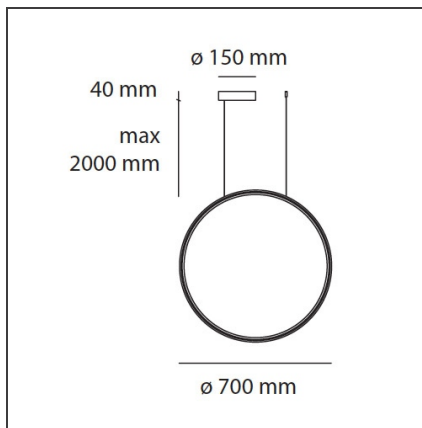

Discovery Vertical 70

IP20    Dimmerable: 

TECHNICAL DRAWINGS

DESIGN BY

Ernesto Gismondi

DESCRIPTION

Discovery is an unobtrusive, utterly absent and immaterial element. Its volume is only perceived when switched on, thanks to the light that outlines the central emitting surface. The result is a uniform light, ideal for working environments. The company's great optoelectronic skills, combined with a thorough culture of design and with technological know-how, produces a perfectly all-purpose and surprising solution, which translates innovation into emotional perception.

FEATURES

Article Code:	1992010A	Material:	Technopolymer, aluminium
Colour:	Satinized aluminium	Series:	Design, 2018
Installation:	Suspension		Artemide Collection
Environment:	Indoor		

DIMENSIONS

Base Width:	cm 4
Base Diameter:	cm 23.7
Max Height from ceiling:	cm 210

INCLUDED SOURCES

Category:	LED	Color temperature (K):	3000K
Number:	1	CRI:	90
Watt:	44,5W		
Delivered lumens output (lm):	2250lm		
Type:	0		
Class:	A		

LUMINAIRE

Watt:	40W	Delivered lumens output (lm):	2857lm
		CCT:	3000K
		Efficiency:	55%
		Efficacy:	71.44lm/W
		CRI:	90
		Dimmable Typology:	Push