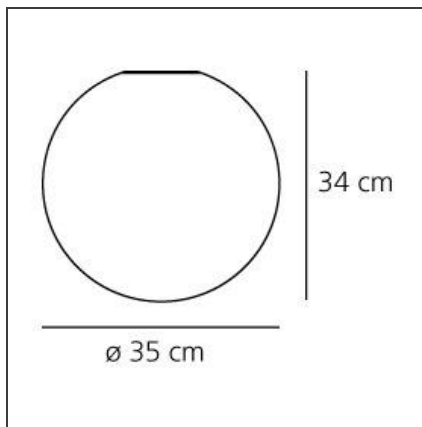

### TECHNICAL DRAWINGS

### DIMENSIONS

<b>Height:</b>	cm 34	<b>Impact Resistance:</b>	N.D.
		<b>Glow Wire Test:</b>	850