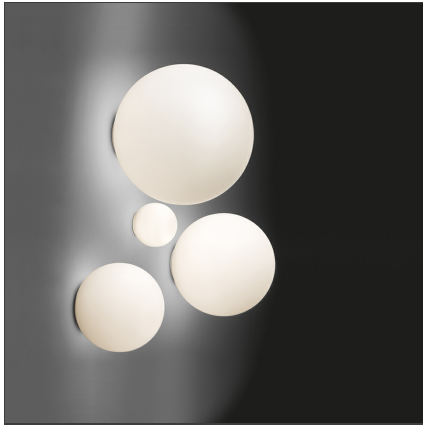

## Dioscuri wall/ceiling 35

IP65      

Dimmerable: +  -

### DESCRIPTION

Materials: Thermoplastic resin ceiling support; acid-etched blown glass diffuser. IP65 rating makes it suitable also for outdoor use. (Only for 25, 35, 42 versions).

### FEATURES

<b>Article Code:</b>	0116010A	<b>Material:</b>	Blown glass, polycarbonate
<b>Colour:</b>	White	<b>Series:</b>	Design, Outdoor
<b>Installation:</b>	Wall, Ceiling	<b>Area contract:</b>	Hospitality, null, Residential
		<b>Emission:</b>	Diffused