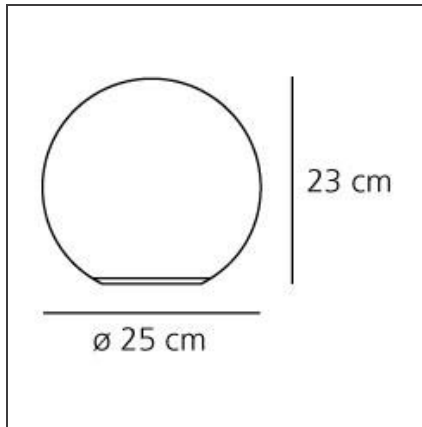

Dioscuri table 25

IP20

TECHNICAL DRAWINGS

DESIGN BY

Michele De Lucchi

DESCRIPTION

Materials: Polycarbonate base with steel ballast; acid-etched blown glass diffuser.

FEATURES

Article Code:	0146010A	Material:	blown glass, polycarbonate, steel
Colour:	White	Series:	Design
Installation:	Table	Area contract:	Residential
Environment:	Indoor	Emission:	Diffused

DIMENSIONS

Height:	cm 23	Glow Wire Test:	850
----------------	-------	------------------------	-----