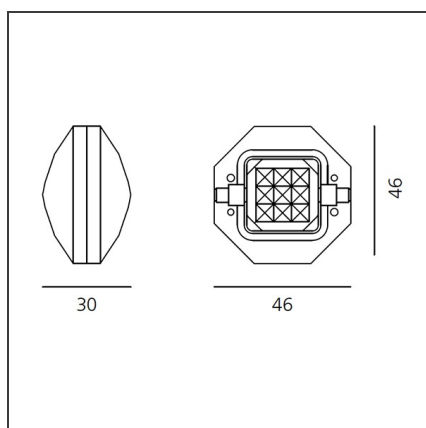

Diamante - Calata 7 "diamanti" trasparente multicolour

IP65 

DESIGN BY

Studio Artemide

DESCRIPTION

The product is not yet available.

TECHNICAL DRAWINGS

FEATURES

Colour:	Multicolour	Series:	Outdoor
Installation:	Suspension		

DIMENSIONS

Length:	cm 4.6
Width:	cm 3
Height:	cm 4.6

INCLUDED SOURCES

Category:	LED	Color temperature (K):	3000K
Number:	1		
Watt:	1,75W		
Type:	0		
Class:	A		

LUMINAIRE

Watt:	1,75W	CCT:	3000K
--------------	-------	-------------	-------