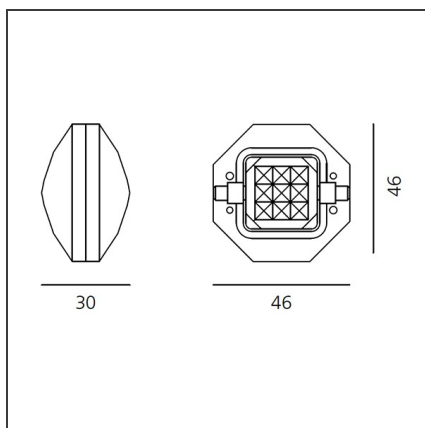

Diamante - Calata 7 "diamanti" trasparente

IP65 

DESIGN BY

Studio Artemide

DESCRIPTION

The product is not yet available.

TECHNICAL DRAWINGS

FEATURES

Colour:	Trasparent	Series:	Outdoor
Installation:	Suspension		

DIMENSIONS

Length:	cm 4.6
Width:	cm 3
Height:	cm 4.6

INCLUDED SOURCES

Category:	LED	Color temperature (K):	3000K
Number:	1		
Watt:	1,75W		
Type:	0		
Class:	A		

LUMINAIRE

Watt:	1,75W	CCT:	3000K
--------------	-------	-------------	-------