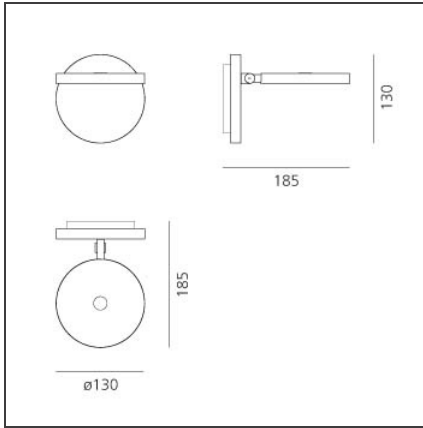

## FEATURES

<b>Article Code:</b>	1731020A	<b>Material:</b>	Aluminium
<b>Colour:</b>	White	<b>Series:</b>	Design
<b>Installation:</b>	Wall		

## DIMENSIONS

<b>Length:</b>	cm 18.5	<b>Impact Resistance:</b>	N.D.
<b>Height:</b>	cm 13	<b>Glow Wire Test:</b>	750
<b>Base Diameter:</b>	cm 13		