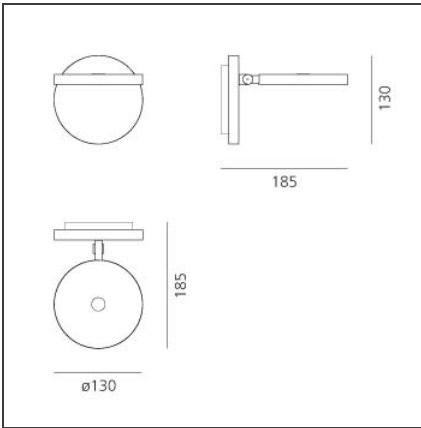

TECHNICAL DRAWINGS

FEATURES

Article Code:	1730050A	Material:	Aluminium
Colour:	Opaque Black	Series:	Design
Installation:	Wall		

DIMENSIONS

Length:	cm 18.5	Impact Resistance:	N.D.
Height:	cm 13	Glow Wire Test:	750
Base Diameter:	cm 13		

INCLUDED SOURCES

Category:	LED	Color temperature (K):	3000K
Number:	1	CRI:	90
Watt:	9W		
Type:	0		
Class:	A		

LUMINAIRE

Watt:	9W	Delivered lumens output (lm):	385lm
Voltage:	220V-240V	CCT:	3000K
		Efficiency:	54%
		Efficacy:	42.74lm/W
		CRI:	90
		Dimmer Typology:	Microswitch Dimmer