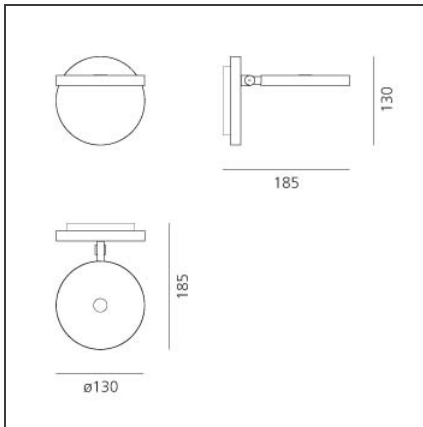

Demetra Spotlight LED 3000K black

IP20    

DESIGN BY

Naoto Fukasawa

DESCRIPTION

TECHNICAL DRAWINGS

FEATURES

Article Code:	1731050A	Material:	Aluminium
Colour:	Opaque Black	Series:	Design
Installation:	Wall		

DIMENSIONS

Length:	cm 18.5	Impact Resistance:	N.D.
Height:	cm 13	Glow Wire Test:	750
Base Diameter:	cm 13		

INCLUDED SOURCES

Category:	LED	Color temperature (K):	3000K
Number:	1	Color Tolerance:	MacAdam 2SDCM
Watt:	6W	CRI:	90
Delivered lumens output (lm):	726lm	Efficacy:	120lm/W
Type:	0	Service Life:	50000-L70
Class:	A		