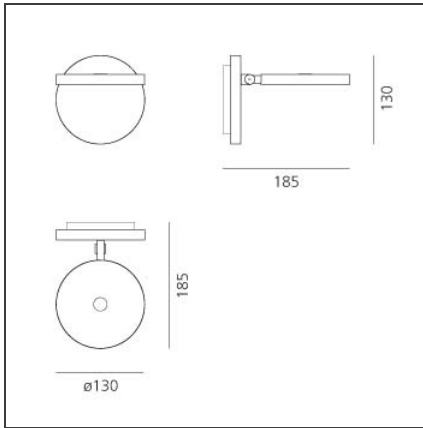

Demetra Spotlight LED 2700K white with switch

IP20     

Dimmerable: +  -

DESIGN BY

Naoto Fukasawa

DESCRIPTION

With light intensity regulator, dimmer Microswitch.

TECHNICAL DRAWINGS

FEATURES

Article Code:	1730W20A	Material:	Aluminium
Colour:	White	Series:	Design
Installation:	Wall		

DIMENSIONS

Length:	cm 18.5	Impact Resistance:	N.D.
Height:	cm 13	Glow Wire Test:	650

INCLUDED SOURCES

Category:	LED	Color temperature (K):	2700K
Number:	1	CRI:	90
Watt:	9W		
Type:	0		
Class:	A		