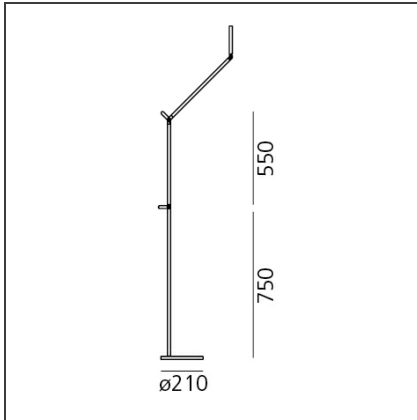

Demetra Reading Floor LED 3000K white with Movement detector - Body

IP20

Dimmerable: + -

DESIGN BY

Naoto Fukasawa

DESCRIPTION

Materials: painted die-cast aluminium body lamp; arms in painted aluminium; inoxsteel base with painted cover. Demetra MD: this model features a Motion Detector option detecting moving objects and people and turning the light on or off accordingly.

TECHNICAL DRAWINGS

FEATURES

Article Code:	1735020A	Material:	Aluminium, technopolymer, steel
Colour:	White	Series:	Design
Installation:	Floor		

DIMENSIONS

Length:	cm 65	Impact Resistance:	N.D.
Height:	cm 155	Glow Wire Test:	650