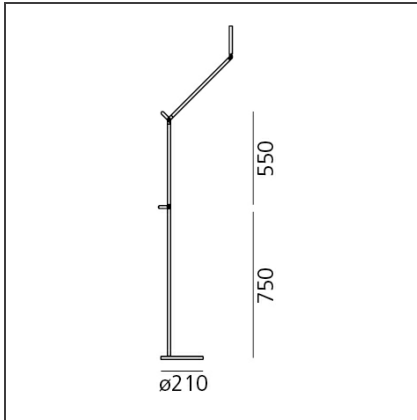

Demetra Reading Floor LED 3000K white - Body

IP 20

Dimmerable: + -

DESIGN BY

Naoto Fukasawa

DESCRIPTION

Materials: painted die-cast aluminium body lamp; arms in painted aluminium; inoxsteel base with painted cover. Demetra MD: this model features a Motion Detector option detecting moving objects and people and turning the light on or off accordingly.

TECHNICAL DRAWINGS

FEATURES

Article Code:	1734020A	Material:	Aluminium, technopolymer, steel
Colour:	White	Series:	Design
Installation:	Floor		

DIMENSIONS

Length:	cm 65	Impact Resistance:	N.D.
Height:	cm 155	Glow Wire Test:	650