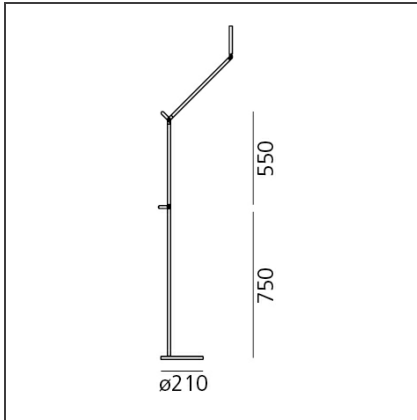

Demetra Reading Floor LED 3000K Black - Body

IP 20      

Dimmerable: +  -

DESIGN BY

Naoto Fukasawa

DESCRIPTION

Materials: painted die-cast aluminium body lamp; arms in painted aluminium; inoxsteel base with painted cover. Demetra MD: this model features a Motion Detector option detecting moving objects and people and turning the light on or off accordingly.

TECHNICAL DRAWINGS

FEATURES

Article Code:	1734050A	Material:	Aluminium, technopolymer, steel
Colour:	Opaque Black	Series:	Design
Installation:	Floor		

DIMENSIONS

Length:	cm 65	Impact Resistance:	N.D.
Height:	cm 155	Glow Wire Test:	650