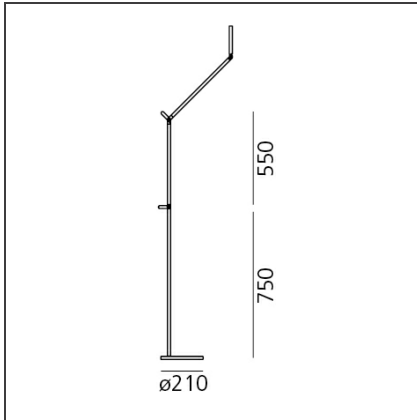

Demetra Reading Floor LED 2700K white - Body

IP20      

Dimmerable: +  -

DESIGN BY

Naoto Fukasawa

DESCRIPTION

Materials: painted die-cast aluminium body lamp; arms in painted aluminium; inoxsteel base with painted cover. Demetra MD: this model features a Motion Detector option detecting moving objects and people and turning the light on or off accordingly.

TECHNICAL DRAWINGS

FEATURES

Article Code:	1734W20A	Material:	Aluminium, technopolymer, steel
Colour:	White	Series:	Design
Installation:	Floor		

DIMENSIONS

Length:	cm 65	Impact Resistance:	N.D.
Height:	cm 155	Glow Wire Test:	650