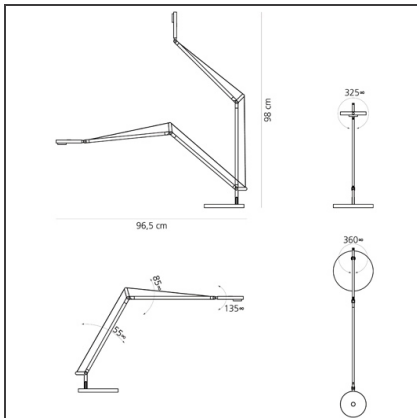

TECHNICAL DRAWINGS

FEATURES

Article Code:	1739050A	Material:	aluminium, technopolymer, steel
Colour:	Opaque black	Series:	Design
Installation:	Table	Emission:	Direct
Environment:	Indoor		

DIMENSIONS

Length:	cm 31	Max Extension Length:	cm 100
Width:	cm 20	Glow Wire Test:	750
Height:	cm 35		
Base Diameter:	cm 20		
Max Extension Height:	cm 102		

INCLUDED SOURCES

Category:	LED	Color temperature (K):	3000K
Number:	1	Color Tolerance:	MacAdam 2SDCM
Watt:	9,37W	CRI:	90
Delivered lumens output (lm):	1129lm	Efficacy:	121lm/W
Type:	0	Service Life:	50000-L70
Class:	A		

LUMINAIRE

Watt:	12W	Delivered lumens output (lm):	960lm
		CCT:	3000K
		Efficiency:	84%
		Efficacy:	80.00lm/W
		CRI:	90
		Dimmer Typology:	Microswitch Dimmer