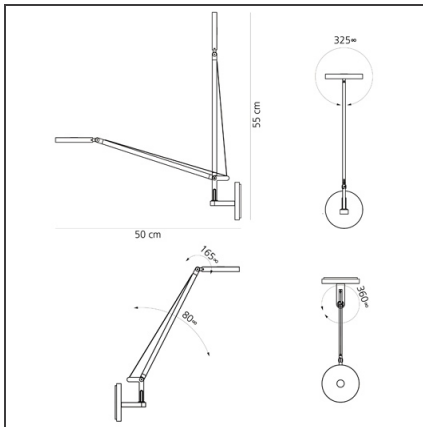

Demetra Micro Wall White 3000K

IP20 CE

DESIGN BY

Naoto Fukasawa

DESCRIPTION

Demetra micro, in the table and wall version with arm, offers the same freedom of the traditional version, i.e. utmost flexibility in directing light across space. While its power and flow are just slightly reduced compared to the classical version, it has all the same pluses in terms of operation and lighting performance. warm light tone very high Cri 90 light quality maximum performance Dimmable with microswitch located on the appliance's head, it emits warm light with a very high colour yield (Cri 90) Its dimension is therefore minimized to fit into the smallest spaces and to expand the range of potential applications of the entire Demetra family, ideal for work and hospitality locations, as well as for home use.

TECHNICAL DRAWINGS

FEATURES

| | | | |
|----------------------|----------|------------------|-----------------------------|
| Article Code: | 1748020A | Material: | Aluminium, technopolymer |
| Colour: | White | Series: | Design |
| Installation: | Wall | Emission: | Direct and adjustable light |
| Environment: | Indoor | | |

DIMENSIONS

| | | | |
|------------------------------|-------|------------------------------|-------|
| Length: | cm 8 | Max Extension Length: | cm 51 |
| Width: | cm 10 | Glow Wire Test: | 750 |
| Height: | cm 18 | | |
| Base Diameter: | cm 11 | | |
| Max Extension Height: | cm 55 | | |