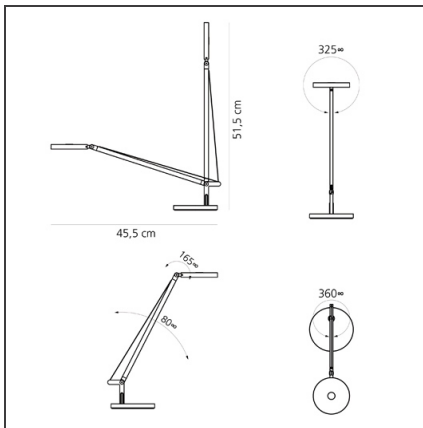

## DESCRIPTION

Demetra micro, in the table and wall version with arm, offers the same freedom of the traditional version, i.e. utmost flexibility in directing light across space. While its power and flow are just slightly reduced compared to the classical version, it has all the same pluses in terms of operation and lighting performance. warm light tone very high Cri 90 light quality maximum performance Dimmable with microswitch located on the appliance's head, it emits warm light with a very high colour yield (Cri 90) Its dimension is therefore minimized to fit into the smallest spaces and to expand the range of potential applications of the entire Demetra family, ideal for work and hospitality locations, as well as for home use.

## FEATURES

<b>Article Code:</b>	1747020A	<b>Material:</b>	aluminium, technopolymer, zamak
<b>Colour:</b>	White	<b>Series:</b>	Design
<b>Installation:</b>	Table	<b>Emission:</b>	Direct
<b>Environment:</b>	Indoor		

## DIMENSIONS

<b>Length:</b>	cm 13	<b>Max Extension Length:</b>	cm 48
<b>Width:</b>	cm 12	<b>Glow Wire Test:</b>	750
<b>Height:</b>	cm 14		
<b>Base Diameter:</b>	cm 12		
<b>Max Extension Height:</b>	cm 51		