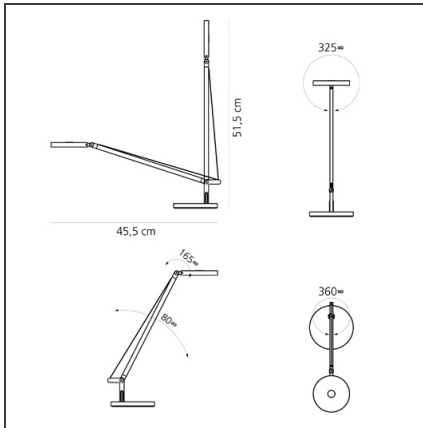

Demetra Micro Table - Polished black 3000K

IP20 Dimmerable:

DESIGN BY

Naoto Fukasawa

DESCRIPTION

Demetra micro, in the table and wall version with arm, offers the same freedom of the traditional version, i.e. utmost flexibility in directing light across space. While its power and flow are just slightly reduced compared to the classical version, it has all the same pluses in terms of operation and lighting performance. warm light tone very high Cri 90 light quality maximum performance Dimmable with microswitch located on the appliance's head, it emits warm light with a very high colour yield (Cri 90) Its dimension is therefore minimized to fit into the smallest spaces and to expand the range of potential applications of the entire Demetra family, ideal for work and hospitality locations, as well as for home use.

TECHNICAL DRAWINGS

FEATURES

Article Code:	1747050A	Material:	aluminium, technopolymer, zamak
Colour:	Opaque Black	Series:	Design
Installation:	Table	Emission:	Direct
Environment:	Indoor		

DIMENSIONS

Length:	cm 13	Max Extension Length:	cm 48
Width:	cm 12	Glow Wire Test:	750
Height:	cm 14		
Base Diameter:	cm 12		
Max Extension Height:	cm 51		