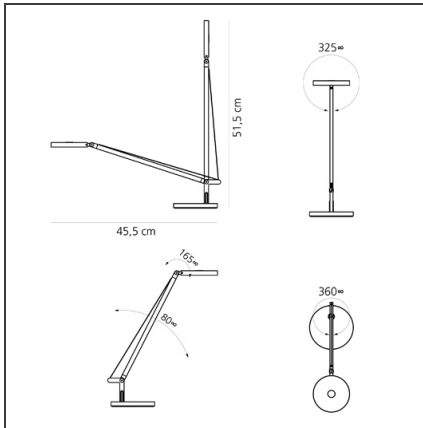

Demetra Micro Table - Grey 2700K

IP20 Dimmerable:

DESIGN BY

Naoto Fukasawa

DESCRIPTION

Demetra micro, in the table and wall version with arm, offers the same freedom of the traditional version, i.e. utmost flexibility in directing light across space. While its power and flow are just slightly reduced compared to the classical version, it has all the same pluses in terms of operation and lighting performance. warm light tone very high Cri 90 light quality maximum performance Dimmable with microswitch located on the appliance's head, it emits warm light with a very high colour yield (Cri 90) Its dimension is therefore minimized to fit into the smallest spaces and to expand the range of potential applications of the entire Demetra family, ideal for work and hospitality locations, as well as for home use.

TECHNICAL DRAWINGS

FEATURES

| | | | |
|----------------------|-----------------|------------------|---------------------------------|
| Article Code: | 1747W10A | Material: | aluminium, technopolymer, zamak |
| Colour: | Grey anthracite | Series: | Design |
| Installation: | Table | Emission: | Direct |
| Environment: | Indoor | | |

DIMENSIONS

| | | | |
|------------------------------|-------|------------------------------|-------|
| Length: | cm 13 | Max Extension Length: | cm 48 |
| Width: | cm 12 | Glow Wire Test: | 750 |
| Height: | cm 14 | | |
| Base Diameter: | cm 12 | | |
| Max Extension Height: | cm 51 | | |