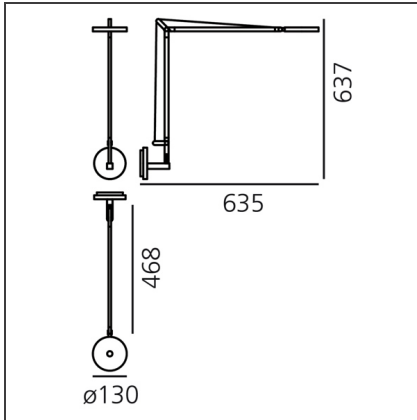

Demetra Led white wall - Body 3000K

IP20

Dimmerable: + -

DESIGN BY

Naoto Fukasawa

TECHNICAL DRAWINGS

FEATURES

Article Code:	1734020A	Material:	Aluminium, technopolymer
Colour:	White	Series:	Design
Installation:	Wall		

DIMENSIONS

Length:	cm 63.5	Impact Resistance:	N.D.
Height:	cm 63.7	Glow Wire Test:	650

INCLUDED SOURCES

Category:	LED	Color temperature (K):	3000K
Number:	1	Color Tolerance:	MacAdam 2SDCM
Watt:	6W	CRI:	90
Delivered lumens output (lm):	726lm	Efficacy:	120lm/W
Type:	0	Service Life:	50000-L70
Class:	A		