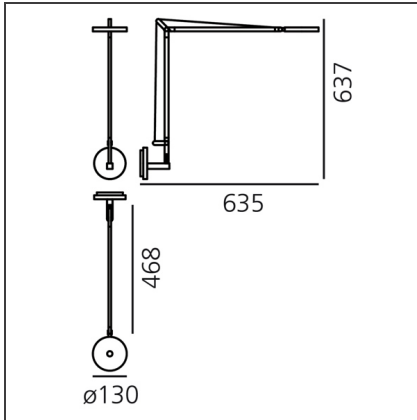

Demetra Led white wall - Body 2700K

IP20     

Dimmerable: +  -

DESIGN BY

Naoto Fukasawa

TECHNICAL DRAWINGS

FEATURES

Article Code:	1734W20A	Material:	Aluminium, technopolymer
Colour:	White	Series:	Design
Installation:	Wall		

DIMENSIONS

Length:	cm 63.5	Impact Resistance:	N.D.
Height:	cm 63.7	Glow Wire Test:	650

INCLUDED SOURCES

Category:	LED	Color temperature (K):	2700K
Number:	1	Color Tolerance:	MacAdam 2SDCM
Watt:	8W	CRI:	90
Delivered lumens output (lm):	730lm		
Type:	0		
Class:	A		