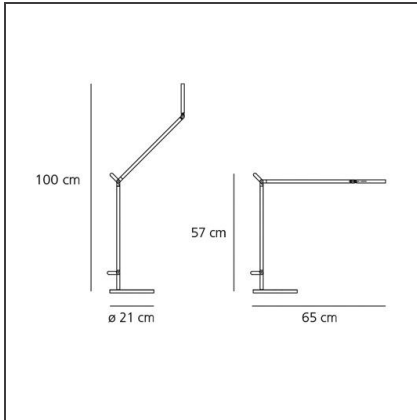

Demetra LED grey table - Body 3000K

IP20     

Dimmerable:  -

DESIGN BY

Naoto Fukasawa

DESCRIPTION

A selection of table lamps (with table base, clamp and fixed support), also available in the reading, wall and spot versions. Materials: head and arms in painted aluminium. Specification: fully adjustable, turnable and tilting arms and diffuser, plus the LED sources integrated into its head. Demetra MD: this table model features a Motion Detector option detecting moving objects and people and turning the light on or off accordingly.

TECHNICAL DRAWINGS

FEATURES

Article Code:	1734010A	Material:	aluminium, technopolymer, steel
Colour:	Grey anthracite	Series:	Design
Installation:	Table	Area contract:	Hospitality, Residential
		Emission:	Direct and adjustable light

DIMENSIONS

Length:	cm 31	Max Extension Length:	cm 1,000
Width:	cm 20	Impact Resistance:	N.D.
Height:	cm 35	Glow Wire Test:	750
Base Diameter:	cm 20		
Max Extension Height:	cm 102		

INCLUDED SOURCES

Category:	LED	Color temperature (K):	3000K
Number:	1	Color Tolerance:	MacAdam 2SDCM
Watt:	6W	CRI:	90
Delivered lumens output (lm):	726lm	Efficacy:	120lm/W
Type:	0	Service Life:	50000-L70
Class:	A		