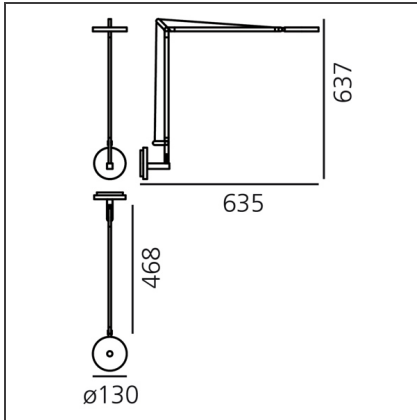

TECHNICAL DRAWINGS

FEATURES

Article Code:	1735050A	Material:	Aluminium, technopolymer
Colour:	Opaque Black	Series:	Design
Installation:	Wall		

DIMENSIONS

Length:	cm 63.5	Impact Resistance:	N.D.
Height:	cm 63.7	Glow Wire Test:	650

INCLUDED SOURCES

Category:	LED	Color temperature (K):	3000K
Number:	1	Color Tolerance:	MacAdam 2SDCM
Watt:	6W	CRI:	90
Delivered lumens output (lm):	726lm	Efficacy:	120lm/W
Type:	0	Service Life:	50000-L70
Class:	A		

LUMINAIRE

Watt:	8W	Delivered lumens output (lm):	385lm
Voltage:	220V-240V	CCT:	3000K
		Efficiency:	54%
		Efficacy:	48.08lm/W
		CRI:	90
		Dimmer Typology:	Microswitch Dimmer