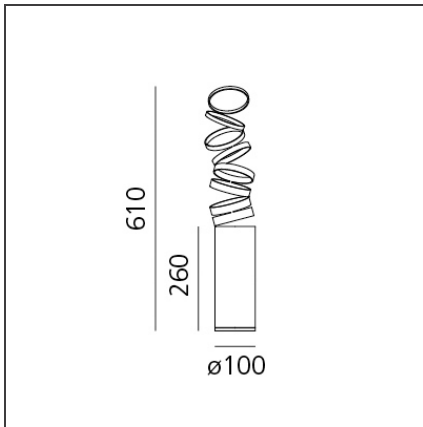

Decomposé Light Table - Red

DESIGN BY

Atelier Oi

DESCRIPTION

"The projected light is broken down on each ring, light rays come to life in a scenic dance, made of shadows circulating around the central heart." Atelier Oi

TECHNICAL DRAWINGS

FEATURES

Article Code:	DOI4600C16	Material:	Aluminium
Colour:	Red	Series:	Design
Installation:	Table		
Environment:	Indoor		

DIMENSIONS

Height:	cm 26
Base Diameter:	cm 10
Max Extension Height:	cm 61