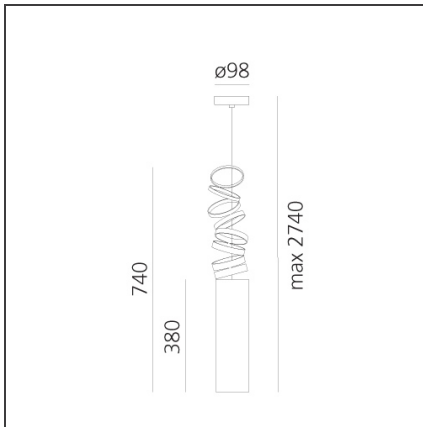

Decomposé Light Suspension - Red

DESIGN BY

Atelier Oi

DESCRIPTION

"The projected light is broken down on each ring, light rays come to life in a scenic dance, made of shadows circulating around the central heart." Atelier Oi

TECHNICAL DRAWINGS

FEATURES

Article Code:	DOI4600A16	Material:	Aluminium
Colour:	Red	Series:	Design
Installation:	Suspension		

DIMENSIONS

Height:	cm 38
Base Diameter:	cm 9.8
Max Height from ceiling:	cm 20
Max Extension Height:	cm 74

NOT INCLUDED SOURCES

Category:	FLUO	Class:	A
Number:	1		
Watt:	8W		
Socket:	E27		

ALTERNATIVE SOURCES

Category:	LED
Number:	1
Watt:	6W
Type:	2
Socket:	E27
Class:	A

LUMINAIRE

Watt:	8W	Delivered lumens output (lm):	551lm
		Efficiency:	79%
		Efficacy:	55.12lm/W