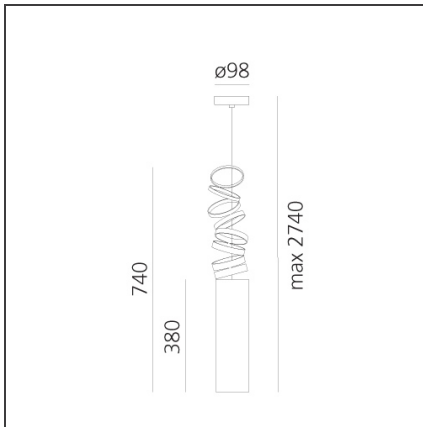

Decomposé Light Suspension - Orange

DESIGN BY

Atelier Oi

DESCRIPTION

"The projected light is broken down on each ring, light rays come to life in a scenic dance, made of shadows circulating around the central heart." Atelier Oi

TECHNICAL DRAWINGS

FEATURES

| | | | |
|----------------------|------------|------------------|-----------|
| Article Code: | DOI4600A03 | Material: | Aluminium |
| Colour: | Orange | Series: | Design |
| Installation: | Suspension | | |

DIMENSIONS

| | |
|---------------------------------|--------|
| Height: | cm 38 |
| Base Diameter: | cm 9.8 |
| Max Height from ceiling: | cm 20 |
| Max Extension Height: | cm 74 |

NOT INCLUDED SOURCES

| | | | |
|------------------|------|---------------|---|
| Category: | FLUO | Class: | A |
| Number: | 1 | | |
| Watt: | 8W | | |
| Socket: | E27 | | |