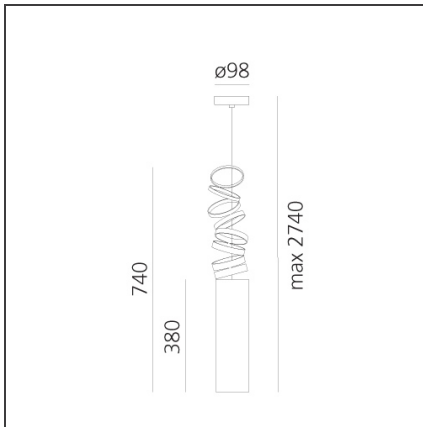

Decomposé Light Suspension - Fumé

DESIGN BY

Atelier Oi

DESCRIPTION

"The projected light is broken down on each ring, light rays come to life in a scenic dance, made of shadows circulating around the central heart." Atelier Oi

TECHNICAL DRAWINGS

FEATURES

Article Code:	DOI4600A80	Material:	Aluminium
Colour:	Fumé	Series:	Design
Installation:	Suspension		

DIMENSIONS

Height:	cm 38
Base Diameter:	cm 9.8
Max Height from ceiling:	cm 20
Max Extension Height:	cm 74

NOT INCLUDED SOURCES

Category:	FLUO	Class:	A
Number:	1		
Watt:	8W		
Socket:	E27		

ALTERNATIVE SOURCES

Category:	LED
Number:	1
Watt:	6W
Type:	2
Socket:	E27
Class:	A

LUMINAIRE

Watt:	8W	Delivered lumens output (lm):	551lm
		Efficiency:	79%
		Efficacy:	55.12lm/W