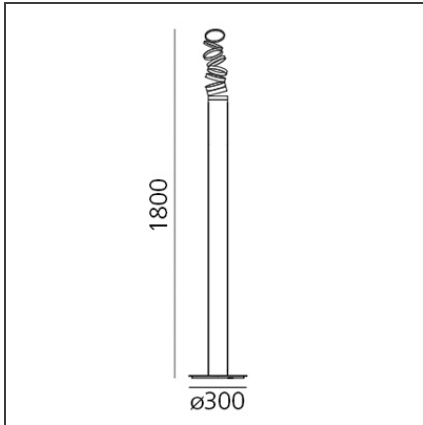

Decomposé Light Floor - Red

DESIGN BY

Atelier Oi

DESCRIPTION

"The projected light is broken down on each ring, light rays come to life in a scenic dance, made of shadows circulating around the central heart." Atelier Oi

TECHNICAL DRAWINGS

FEATURES

Article Code:	DOI4600D16	Material:	Aluminium
Colour:	Red	Series:	Design
Installation:	Floor		
Environment:	Indoor		

DIMENSIONS

Height:	cm 180
Base Diameter:	cm 30

INCLUDED SOURCES

Category:	LED	Color temperature (K):	3000K
Number:	1	CRI:	90
Watt:	45W		
Type:	0		
Class:	A		

LUMINAIRE

Watt:	45W	Delivered lumens output (lm):	3564lm
		CCT:	3000K
		CRI:	90