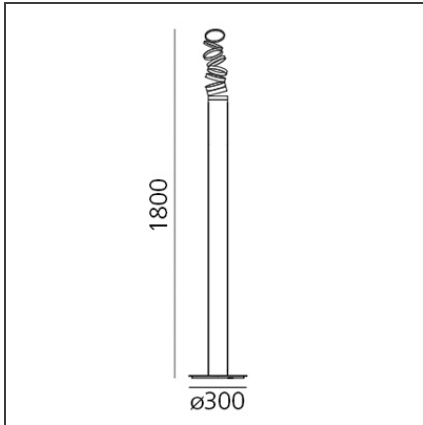

TECHNICAL DRAWINGS

FEATURES

Article Code:	DOI4600D80	Material:	Aluminium
Colour:	Fumé	Series:	Design
Installation:	Floor		
Environment:	Indoor		

DIMENSIONS

Height:	cm 180
Base Diameter:	cm 30

INCLUDED SOURCES

Category:	LED	Color temperature (K):	3000K
Number:	1	CRI:	90
Watt:	45W		
Type:	0		
Class:	A		

LUMINAIRE

Watt:	45W	Delivered lumens output (lm):	3564lm
		CCT:	3000K
		CRI:	90