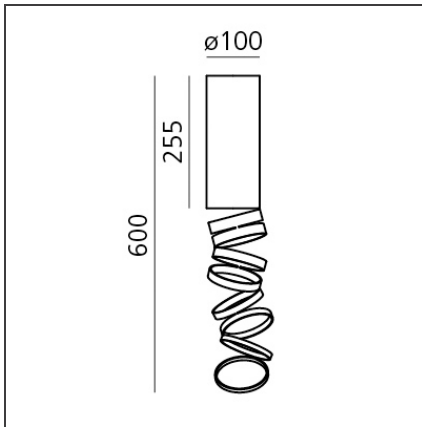

Decomposé Light Ceiling - Red

DESIGN BY

Atelier Oi

DESCRIPTION

"The projected light is broken down on each ring, light rays come to life in a scenic dance, made of shadows circulating around the central heart." Atelier Oi

TECHNICAL DRAWINGS

FEATURES

Article Code:	DOI4600B16	Material:	Aluminium
Colour:	Red	Series:	Design
Installation:	Ceiling		
Environment:	Indoor		

DIMENSIONS

Height:	cm 25,5
Base Diameter:	cm 10
Max Height from ceiling:	cm 60